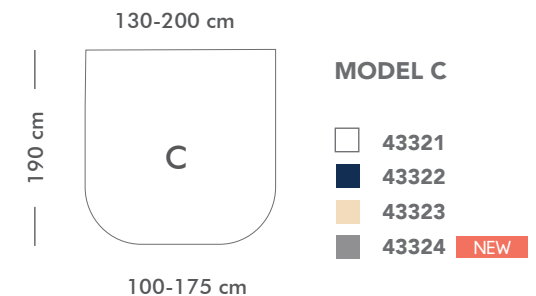

ELASTIC SHEETS

Cabin Room

FITS ANY BED

COTTON 96% + ELASTAN 4%
Fresh & Soft