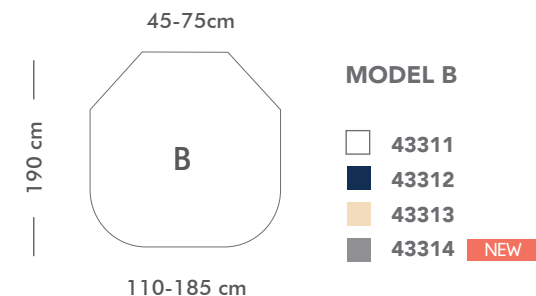

ELASTIC SHEETS

Cabin Room

FITS ANY BED

COTTON 96% + ELASTAN 4%
Fresh & Soft