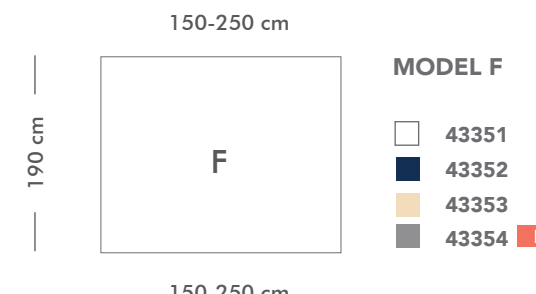

ELASTIC SHEETS

Cabin Room

FITS ANY BED

COTTON 96% + ELASTAN 4%
Fresh & Soft