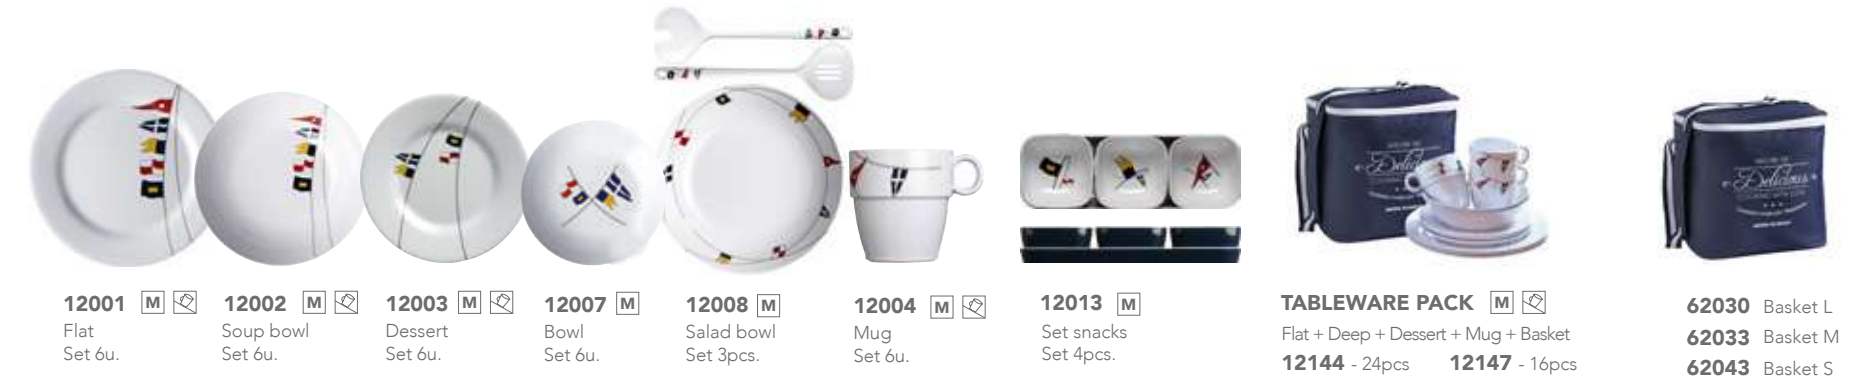

REGATA

Melamine TABLEWARE

NONSLIP

NON SLIP TABLEWARE