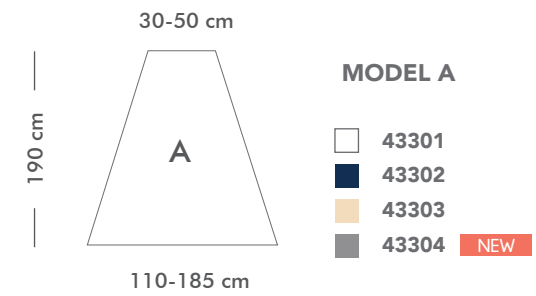

ELASTIC SHEETS

Cabin Room

FITS ANY BED

COTTON 96% + ELASTAN 4%
Fresh & Soft