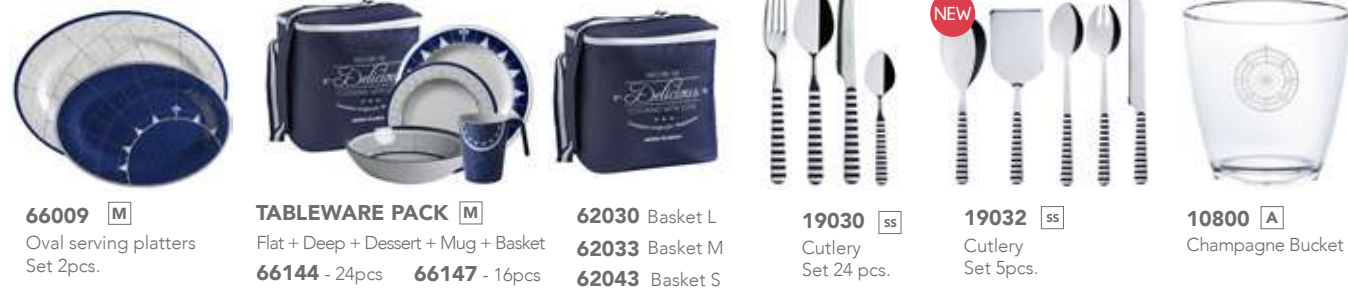

**14204** Wine Set 6u. Ecozen \*\*\*

**14090** Water glass Set 6u. Ecozen \*\*\*

**14100** Wine cup Set 6u. Ecozen \*\*\*

PACIFIC  
*Melamine*

100%  
**Melamine**  
DURABLE  
& STRONG

**66001 M** Flat Set 6u.  
**66002 M** Deep Set 6u.  
**66003 M** Dessert Set 6u.  
**66007 M** Bowl Set 6u.  
**66008 M** Salad bowl Set 3pcs  
**66004 M** Mug Set 6u.  
**66006 M** Espresso Set 6u.  
**66013 M** Set Snaks Set 4pcs.

**66009 M** Oval serving platters Set 2pcs.  
**TABLEWARE PACK M** Flat + Deep + Dessert + Mug + Basket  
**66144** - 24pcs **66147** - 16pcs  
**62030** Basket L  
**62033** Basket M  
**62043** Basket S  
**19030 SS** Cutlery Set 24 pcs.  
**19032 SS** Cutlery Set 5pcs.  
**10800 A** Champagne Bucket