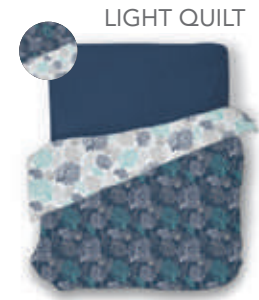

54612
Double
270x240cm
100gr/m²

DOUBLE FACE

Collon 100% 200-TREAD

54602
Single
270x140cm
100gr/m²