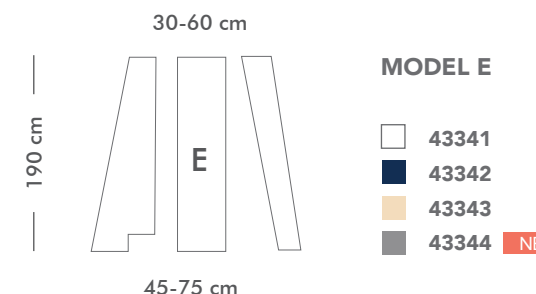

ELASTIC SHEETS

Cabin Room

FITS ANY BED

COTTON 96% + ELASTAN 4%
Fresh & Soft