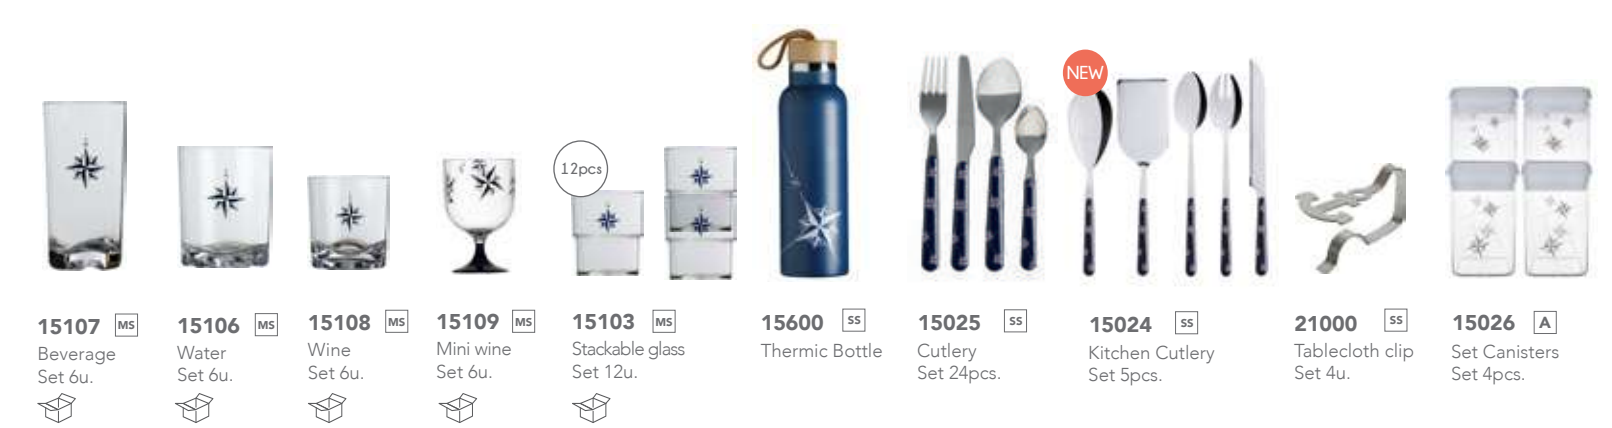

NORTHWIND

Melamine TABLEWARE

METYLSTIRENE MS	BREAK RESISTANT	HANDWASH RECOMMENDED	BPA FREE	ECOZEN E	BREAK RESISTANT	DISHWASHER SAFE	MICROWAVE SAFE	STAIN RESISTANT	100% RECYCLABLE	BPA FREE	ACRYLIC A	BREAK RESISTANT	HANDWASH RECOMMENDED	BPA FREE	STAINLESS STEEL SS	NO OXID	EASY CLEAN	DURABLE