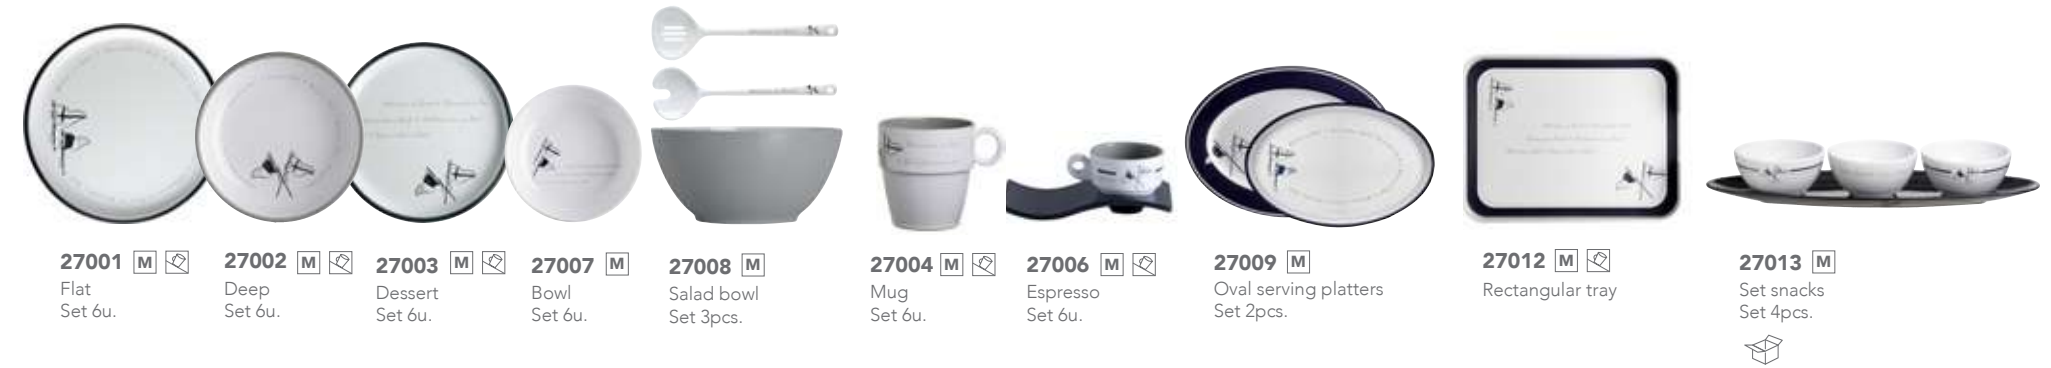

27001 **M**
Flat
Set 6u.

27002 **M**
Deep
Set 6u.

27003 **M**
Dessert
Set 6u.

27009 **M**
Oval serving platters
Set 2pcs.

27012 **M**
Rectangular tray

Waterproof

WATERPROOF

UV RESISTANT

EASY CLEAN

HAND MADE

STAIN RESISTANT

NONSLIP

MELAMINE **M**

BREAK RESISTANT

DISHWASHER SAFE

MICROWAVE SAFE

ACRYLIC **A**

BREAK RESISTANT

HANDWASH RECOMMENDED

BPA FREE

STAINLESS STEEL **SS**

NO OXID

EASY CLEAN

DURABLE

NON-SLIP