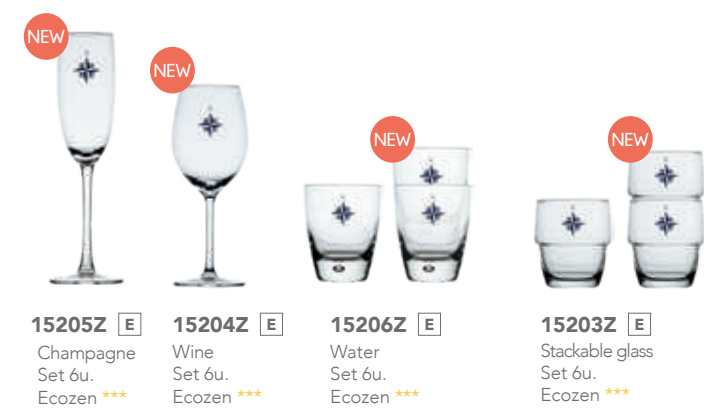

NORTHWIND

Melamine TABLEWARE

METYLSTIRENE MS	BREAK RESISTANT	HANDWASH RECOMMENDED	BPA FREE	ECOZEN E	BREAK RESISTANT	DISHWASHER SAFE	MICROWAVE SAFE	STAIN RESISTANT	100% RECYCLABLE	BPA FREE	ACRYLIC A	BREAK RESISTANT	HANDWASH RECOMMENDED	BPA FREE	STAINLESS STEEL SS	NO OXID	EASY CLEAN	DURABLE