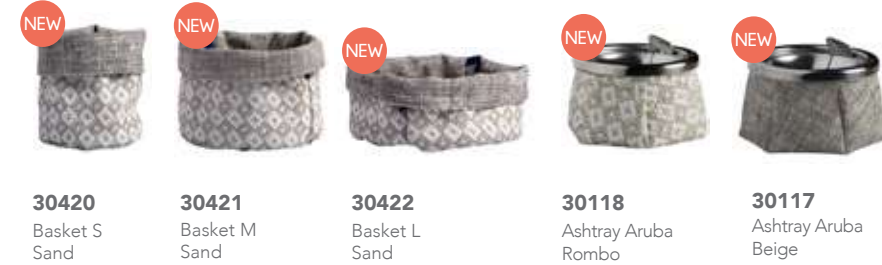

Waterproof