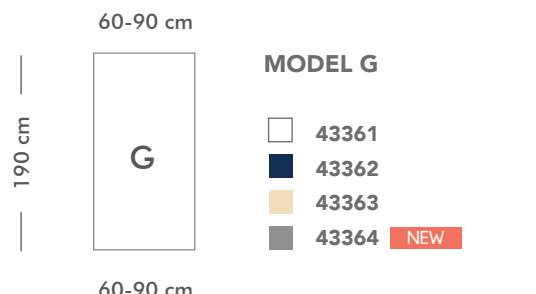

ELASTIC SHEETS

Cabin Room

FITS ANY BED

COTTON 96% + ELASTAN 4%
Fresh & Soft