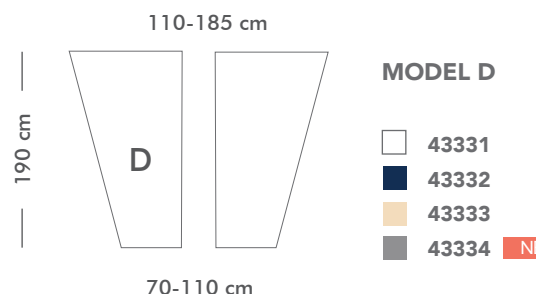

ELASTIC SHEETS

Cabin Room

FITS ANY BED

COTTON 96% + ELASTAN 4%
Fresh & Soft